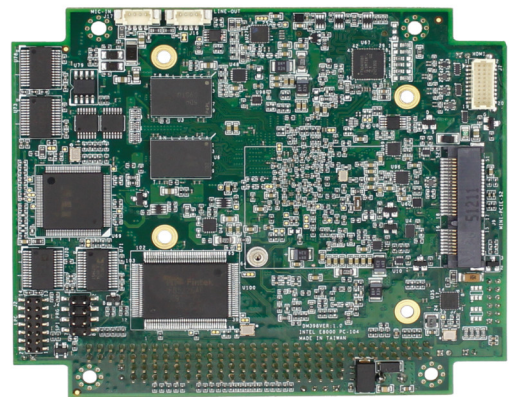

IBW-6954-E4

Specifications

CPU	Intel® Atom™ x5-E8000 2.00GHz(Burst) 1.04GHz Quad Core Intel® Pentium® N3710 2.56GHz(Burst) 1.6GHz Quad Core (Option) Intel® Celeron® N3160 2.24GHz(Burst) 1.6GHz Quad Core (Option)		
RAM	4GB DDR3L 1600 onboard		
BIOS	UEFI BIOS		
Expansion Bus	ISA Bus x1	MiniPCIe(full-size) x1	
Display	Hardware decoding: H.265, MPEG2, MVC, VC-1, VP8, WMV9, and JPEG/MJPEG formats Hardware encoding: H.264, MVC, and JPEG/MJPEG formats VGA: resolution up to 1920 x 1200 @ 60Hz HDMI: resolution up to 2560 x 1600 @ 60Hz, 24bpp LVDS: resolution up to 1920 x 1200 @ 60Hz, in dual LVDS bus mode		
LAN	RTL8111H GbE x1		
HD Audio	Realtek ALC262 VD		
Disk Support	Micro SD	SATA device	mSATA device (Option)
I/O Interface	COM x4 (2 x RS232/422/485) I ² C x1	USB 2.0 x4 Parallel/16-bit GPIO x1 (Option)	
Connectors	1.25mm 4-pin wafer for MIC-in/Line-out x2 1.25mm 30-pin wafer for LVDS x1 2.0mm 14-pin header for LPC x1 2.0mm 2-pin header for Reset x1 2.0mm 10-pin box header for COM x4 4-pin header for Battery x1 HDMI connector x1	1.25mm 2-pin header for COMS battery x1 2.00mm 10-pin box header for USB x4 2.0mm 2-pin box header for SATA Power x1 2.0mm 2-pin header for Power button x1 2.0mm 12-pin header for VGA port x1 2-pin header for Speaker Terminal block for Power input x1	1.25mm 4-pin header for I ² C x1 2.0mm 12-pin header for LAN port x1 2.0mm 2-pin box header for AT/ATX mode x1 2.00mm 26-pin box header for Printer x1 7-pin Standard SATA connector x1 Standard PC/104 connector x1 Mini PCIe slot x1
Power Requirement	5VDC @ 660mA		
Operating Temperature	0°C to +60°C		
Dimension	116mm x 96mm		
Weight	81g		
O/S Support	Windows 10	Windows 7 (64bits)	Linux