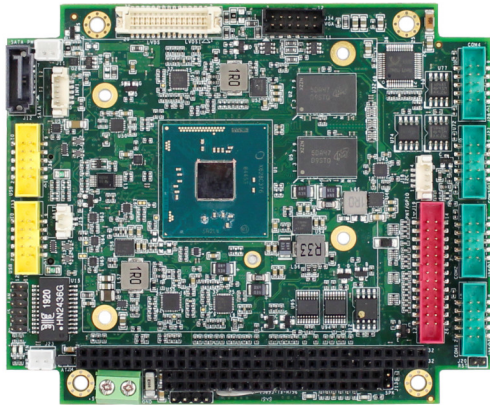

IBW-6954-E4

Specifications

CPU	Intel® Atom™ x5-E8000 2.00GHz(Burst) 1.04GHz Quad Core Intel® Pentium® N3710 2.56GHz(Burst) 1.6GHz Quad Core (Option) Intel® Celeron® N3160 2.24GHz(Burst) 1.6GHz Quad Core (Option)		
RAM	4GB DDR3L 1600 onboard		
BIOS	UEFI BIOS		
Expansion Bus	ISA Bus x1	MiniPCIe(full-size) x1	
Display	Hardware decoding: H.265, MPEG2, MVC, VC-1, VP8, WMV9, and JPEG/MJPEG formats Hardware encoding: H.264, MVC, and JPEG/MJPEG formats VGA: resolution up to 1920 x 1200 @ 60Hz HDMI: resolution up to 2560 x 1600 @ 60Hz, 24bpp LVDS: resolution up to 1920 x 1200 @ 60Hz, in dual LVDS bus mode		
LAN	RTL8111H GbE x1		
HD Audio	Realtek ALC262 VD		
Disk Support	Micro SD	SATA device	mSATA device (Option)
I/O Interface	COM x4 (2 x RS232/422/485) I ² C x1	USB 2.0 x4 Parallel/16-bit GPIO x1 (Option)	
Connectors	1.25mm 4-pin wafer for MIC-in/Line-out x2 1.25mm 30-pin wafer for LVDS x1 2.0mm 14-pin header for LPC x1 2.0mm 2-pin header for Reset x1 2.0mm 10-pin box header for COM x4 4-pin header for Battery x1 HDMI connector x1	1.25mm 2-pin header for COMS battery x1 2.00mm 10-pin box header for USB x4 2.0mm 2-pin box header for SATA Power x1 2.0mm 2-pin header for Power button x1 2.0mm 12-pin header for VGA port x1 2-pin header for Speaker Terminal block for Power input x1	1.25mm 4-pin header for I ² C x1 2.0mm 12-pin header for LAN port x1 2.0mm 2-pin box header for AT/ATX mode x1 2.00mm 26-pin box header for Printer x1 7-pin Standard SATA connector x1 Standard PC/104 connector x1 Mini PCIe slot x1
Power Requirement	5VDC @ 660mA		
Operating Temperature	0°C to +60°C		
Dimension	116mm x 96mm		
Weight	81g		
O/S Support	Windows 10	Windows 7 (64bits)	Linux