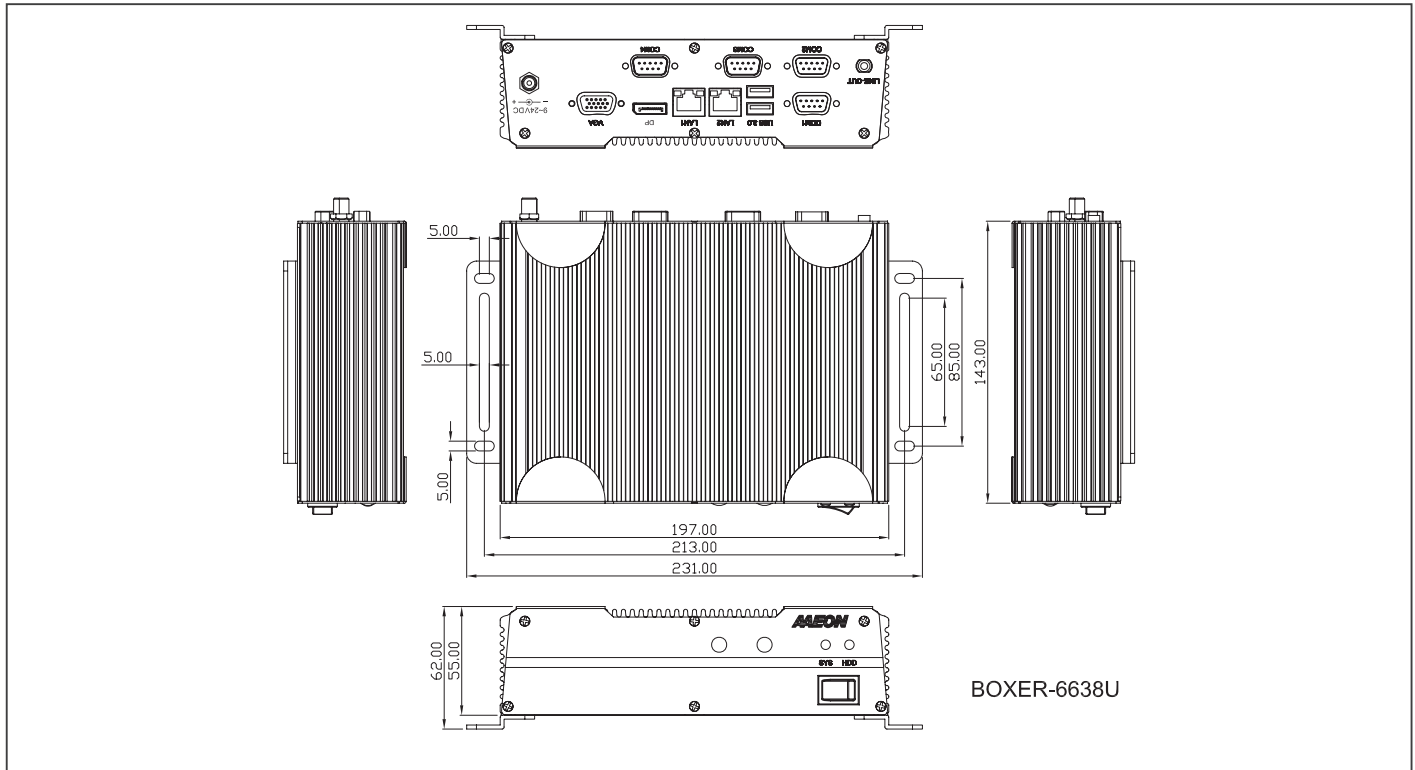

## Specifications

System	
CPU	5th Generation Intel® Core™ i3-5010U, 2.1 GHz
Chipset	Intel® System on Chip
System Memory	DDR3L 1600 SODIMM slot x 1, up to 8 GB
Display Interface	VGA, DP
Storage Device	mSATA, HDD/SSD
Ethernet	Intel® WGI211AT, 10/100/1000 Base-TX x 1 Intel® WGI218LM, 10/100/1000 Base-TX x 1
I/O	RS-232/422/485 x 2 RS-232 x 2 USB 2.0 x 2 (A2M) USB 3.2 Gen 1 x 2 VGA x 1 DP x 1 Line-out x 1 LAN x 2 Antenna holes x 2 Power switch Power input
Expansion	Full-size Mini-Card x 1 (mSATA + USB, w/ SIM slot, optional for PCI-E) Half-size Mini-Card x 1 (PCI-E + USB)
Indicator	Power LED HDD active LED
OS support	Windows® 10 (64-bit), Windows® 8.1(32/64-bit), Windows® 7 (32/64-bit), Linux Ubuntu 14.10
Power Supply	
Power Requirement	9 - 24V with lockable DC jack
Mechanical	
Mounting	Wallmount
Dimensions (W x H x D)	7.76" x 2.17" x 5.63" (197mm x 55mm x 143mm)
Gross Weight	5.5 lb (2.5 kg)
Net Weight	3.3 lb (1.5 kg)
Environmental	
Operating Temperature	-4°F ~ 140°F (-20°C ~ 60°C) with wide temperature HDD (according to IEC68-2-14 with 0.5 m/s AirFlow; with industrial devices)
Storage Temperature	-49°F ~ 176°F (-45°C ~ 80°C)
Storage Humidity	95% @ 40°C, non-condensing
Anti-Vibration	5 Grms/ 5 ~ 500Hz/ operation –mSATA / SSD 1 Grms/ 5~ 500Hz/ operation – HDD
Certification	CE/FCC class A

## Dimension

Unit: mm

## Ordering Information

Part Number	CPU	RAM	LAN	USB	RS-232	RS-232/422/485	Storage	Display	Expansion	Mounting	Power	Temp.
BOXER-6638U-A2M-1010	Intel® Core i3-5010U	—	2	4	2	2	HDD/SSD	VGA x 1 DP x 1	Full-size Mini-Card x 1 Half-size Mini-Card x 1	Wallmount	DC 9-24V	-4°F ~ 140°F (-20°C ~ 60°C) According to IEC60068-2, 0.5m/s air flow