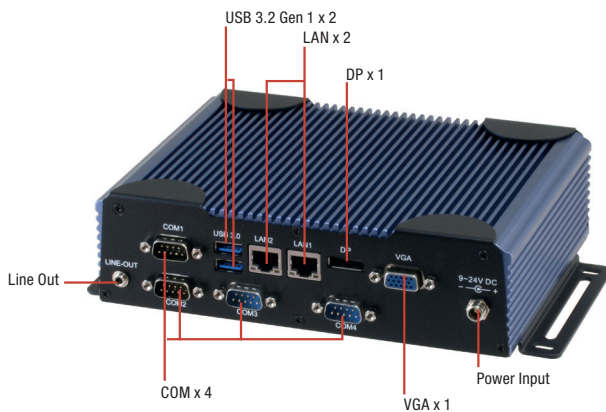

# BOXER-6638U

Fanless Embedded Box PC with 5th Generation Intel® Core™ i3 Processor SoC

Front View

Rear View

## Features

- U-Series CPU: Intel® Core™ i3-5010U
- Good for Industrial Use with 4 COM Ports
- Wide Temperature Support: -4°F ~ 140°F (-20°C ~ 60°C)
- Wide Voltage Support: 9 - 24 V

## Specifications

System	
CPU	5th Generation Intel® Core™ i3-5010U, 2.1 GHz
Chipset	Intel® System on Chip
System Memory	DDR3L 1600 SODIMM slot x 1, up to 8 GB
Display Interface	VGA, DP
Storage Device	mSATA, HDD/SSD
Ethernet	Intel® WGI211AT, 10/100/1000 Base-TX x 1 Intel® WGI218LM, 10/100/1000 Base-TX x 1
I/O	RS-232/422/485 x 2 RS-232 x 2 USB 2.0 x 2 (A2M) USB 3.2 Gen 1 x 2 VGA x 1 DP x 1 Line-out x 1 LAN x 2 Antenna holes x 2 Power switch Power input
Expansion	Full-size Mini-Card x 1 (mSATA + USB, w/ SIM slot, optional for PCI-E) Half-size Mini-Card x 1 (PCI-E + USB)
Indicator	Power LED HDD active LED
OS support	Windows® 10 (64-bit), Windows® 8.1(32/64-bit), Windows® 7 (32/64-bit), Linux Ubuntu 14.10
Power Supply	
Power Requirement	9 - 24V with lockable DC jack
Mechanical	
Mounting	Wallmount
Dimensions (W x H x D)	7.76" x 2.17" x 5.63" (197mm x 55mm x 143mm)
Gross Weight	5.5 lb (2.5 kg)
Net Weight	3.3 lb (1.5 kg)
Environmental	
Operating Temperature	-4°F ~ 140°F (-20°C ~ 60°C) with wide temperature HDD (according to IEC68-2-14 with 0.5 m/s AirFlow; with industrial devices)
Storage Temperature	-49°F ~ 176°F (-45°C ~ 80°C)
Storage Humidity	95% @ 40°C, non-condensing
Anti-Vibration	5 Grms/ 5 ~ 500Hz/ operation –mSATA / SSD 1 Grms/ 5~ 500Hz/ operation – HDD
Certification	CE/FCC class A

## Ordering Information

Part Number	CPU	RAM	LAN	USB	RS-232	RS-232/422/485	Storage	Display	Expansion	Mounting	Power	Temp.
BOXER-6638U-A2M-1010	Intel® Core i3-5010U	—	2	4	2	2	HDD/SSD	VGA x 1 DP x 1	Full-size Mini-Card x 1 Half-size Mini-Card x 1	Wallmount	DC 9-24V	-4°F ~ 140°F (-20°C ~ 60°C) According to IEC60068-2, 0.5m/s air flow