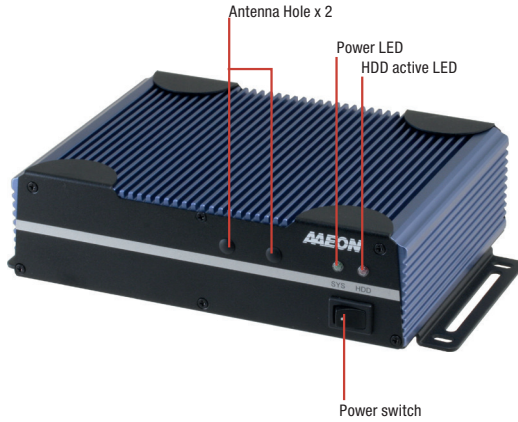

# BOXER-6638U

Fanless Embedded Box PC with 5th Generation Intel® Core™ i3 Processor SoC

Front View

Rear View

## Features

- U-Series CPU: Intel® Core™ i3-5010U
- Good for Industrial Use with 4 COM Ports
- Wide Temperature Support: -4°F ~ 140°F (-20°C ~ 60°C)
- Wide Voltage Support: 9 - 24 V

## Specifications

System	
CPU	5th Generation Intel® Core™ i3-5010U, 2.1 GHz
Chipset	Intel® System on Chip
System Memory	DDR3L 1600 SODIMM slot x 1, up to 8 GB
Display Interface	VGA, DP
Storage Device	mSATA, HDD/SSD
Ethernet	Intel® WGI211AT, 10/100/1000 Base-TX x 1 Intel® WGI218LM, 10/100/1000 Base-TX x 1
I/O	RS-232/422/485 x 2 RS-232 x 2 USB 2.0 x 2 (A2M) USB 3.2 Gen 1 x 2 VGA x 1 DP x 1 Line-out x 1 LAN x 2 Antenna holes x 2 Power switch Power input
Expansion	Full-size Mini-Card x 1 (mSATA + USB, w/ SIM slot, optional for PCI-E) Half-size Mini-Card x 1 (PCI-E + USB)
Indicator	Power LED HDD active LED
OS support	Windows® 10 (64-bit), Windows® 8.1(32/64-bit), Windows® 7 (32/64-bit), Linux Ubuntu 14.10
Power Supply	
Power Requirement	9 - 24V with lockable DC jack
Mechanical	
Mounting	Wallmount
Dimensions (W x H x D)	7.76" x 2.17" x 5.63" (197mm x 55mm x 143mm)
Gross Weight	5.5 lb (2.5 kg)
Net Weight	3.3 lb (1.5 kg)
Environmental	
Operating Temperature	-4°F ~ 140°F (-20°C ~ 60°C) with wide temperature HDD (according to IEC68-2-14 with 0.5 m/s AirFlow; with industrial devices)
Storage Temperature	-49°F ~ 176°F (-45°C ~ 80°C)
Storage Humidity	95% @ 40°C, non-condensing
Anti-Vibration	5 Grms/ 5 ~ 500Hz/ operation –mSATA / SSD 1 Grms/ 5~ 500Hz/ operation – HDD
Certification	CE/FCC class A